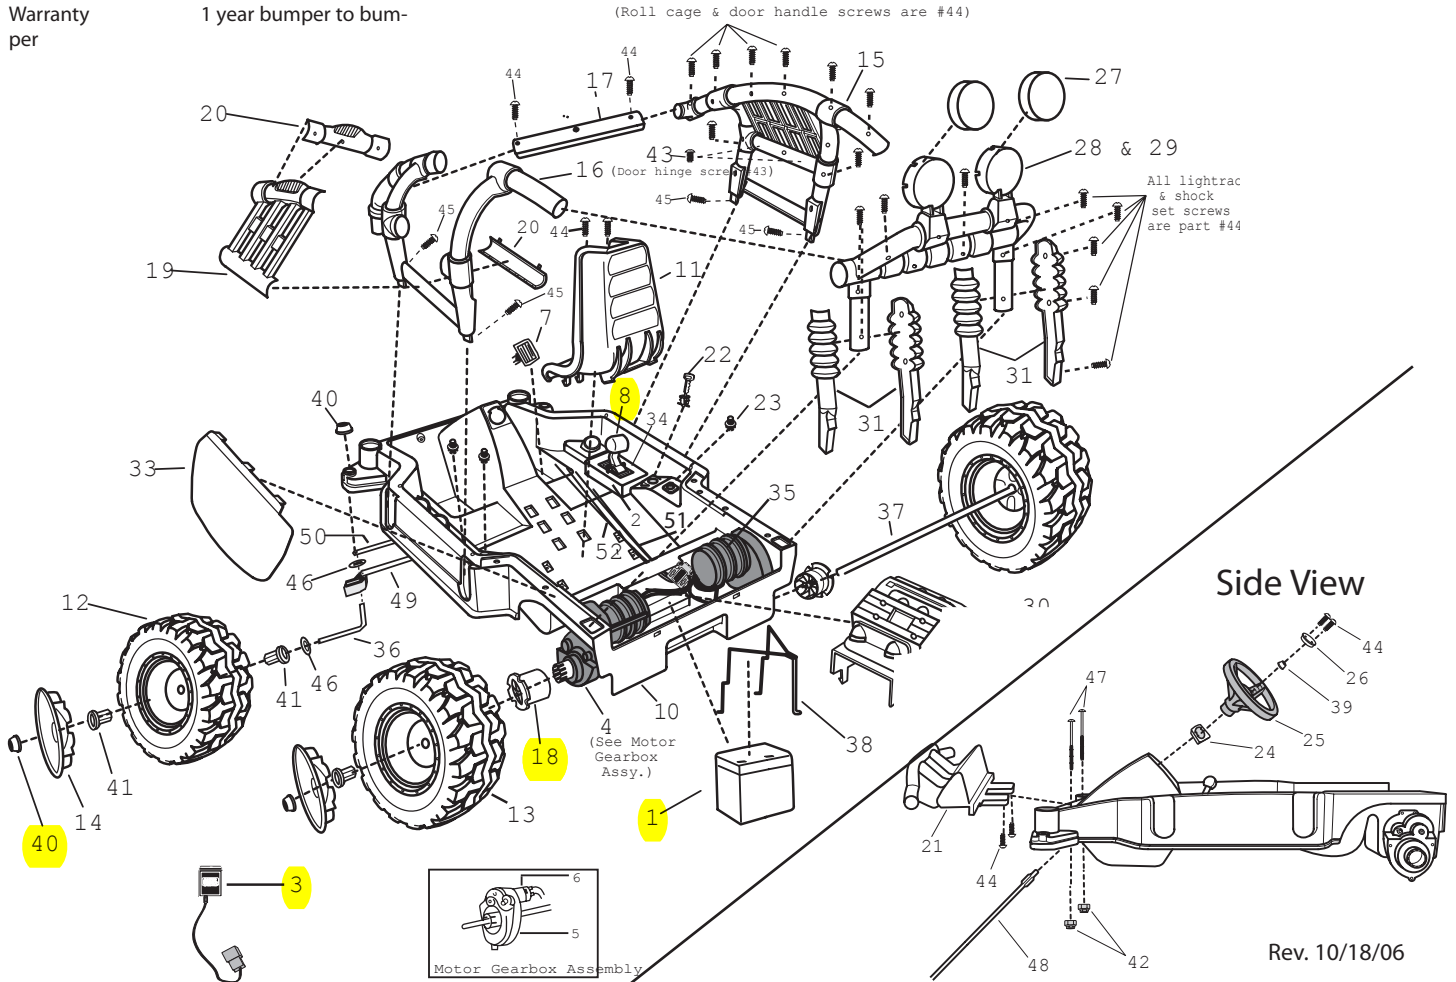

Age Range: 3-7 Yrs.
Weight Limit: 65 Lbs.
Surfaces: Hard surface and Grass
Speed: Forward 2.5 & 5.0 MPH
Reverse 2.5 MPH
Colors: Silver Body
Red & Black Roll Cage
Black Tires
Intro: 2000
Suggested Retail: $229.99
Box Dimensions: 38.75" x 21" x 24.6"
In-Box Weight: 58.8 Lbs.
Warranty: 1 year bumper to bumper

73180-9993

Eliminator

Advanced Series 12 Volt

Item No.	Description	Part No.	Qty.	Item No.	Description	Part No.	Qty.	Item No.	Description	Part No.	Qty.
Working / Electrical Parts											
1	Battery 12V	00801-0638	1	27	Light Cover Order Chrome Parts Bag			52	Channel Cover (Front)	73180-2279	1
2	Switch Singalux (rocker type) (Shifter)	00801-0933	2	28	Light Rack front and rear	73180-9189	1	Parts Not Shown			
3	12 Volt Probe Charger	00801-0972	1	30	Decorative Engine	4000-0285	1	Owner's Manual	73180-0920	1	
4	#7 Motor GearBox Assy.	00968-2910	2	31	Shock Set (left and right)	73180-951A	1	Large Parts Bag molded pts			
5	#7 Gearbox	74310-9529	2	33	Fender Set	73180-9029	1	N/A)	731809039	1	
6	Motor w/Pinion	00968-2701	2	34	Shifter Cover	73180-2299	1	Chrome Parts Bag	73180-9249	1	
7	Footboard Assembly	73180-9389	1	35	Motor Cover (Hi-Eff)	74750-2359	2	Small Parts Bag (purch parts N/A)			
8	Shifter Assembly	74310-9239	1	Hardware							
Plastic Parts											
10	Vehicle Body (N/A)	73180-2109	1	36	Front Axle	74790-4509	2	Decal Sheet	73180-0310	1	
11	Seat	74790-2309	1	37	Rear Axle (length 32")	N/A74790-4519	1	Footswitch (Plunger type N/A)	00801-0933	1	
12	Front Wheel	74790-2469	2	38	Battery Retainer	74790-4019	1	Mylar Black Decal Sheet	73180-0320	1	
13	Rear Wheel	74790-2459	2	39	354 Cap Nut (Black)	0801-0604	1	Hardware	73180-9279	1	
14	Hubcap Order Chrome Parts Bag			40	.437 Cap Nut (Black)	0801-0226	6	Pw Emblem	74460-9069	1	
15	Rollcage / Right	73180-9069	1	41	Hex Bushing	73233-2559	6	Wiring Harness	74790-9699	1	
16	Rollcage / Left	73180-9049	1	42	1/4" Nyloc Nut	Order Hardware bag					
17	Sound Bar	73180-9449	1	43	#8 x 1/2" Screw	0801-0202	2				
18	Wheel Driver, 10 rib	74460-2249	2	44	#8 x 3/4" Screw	0801-0223	10				
19	Door Order Chrome Parts Bag			(10 of the 3/4" Screws are factory assembled)							
20	Door Handle / Hinge Set	73180-2999	1	45	#8 x 3/4	0405-2073	40				
21	Brushguard	73180-2129	1	46	#8 x 1-1/2" Plascrew	0801-0308	4				
22	Key Housing N/A	74460-9369	1	47	7/16" Washer	0801-0196	4				
23	Dash Knob	74460-2199	3	48	1/4"-20 x 2-3/4" Bolt	Available in Hardware bag					
24	Steering Wheel Collar/Stop	73180-2339	1	49	Steering Column	74790-4239	1				
25	Steering Wheel	73180-2319	1	50	Steering Linkage	74790-9219	1				
26	Steering Wheel Button/Cap	73180-2329	1	51	Crossbar	74790-4229	1				
N/A = Not Available											

Bold and Underlined parts are to be purchased and installed by Service Centers only. These items may not be sold directly to consumers by Service Centers or Fisher-Price.